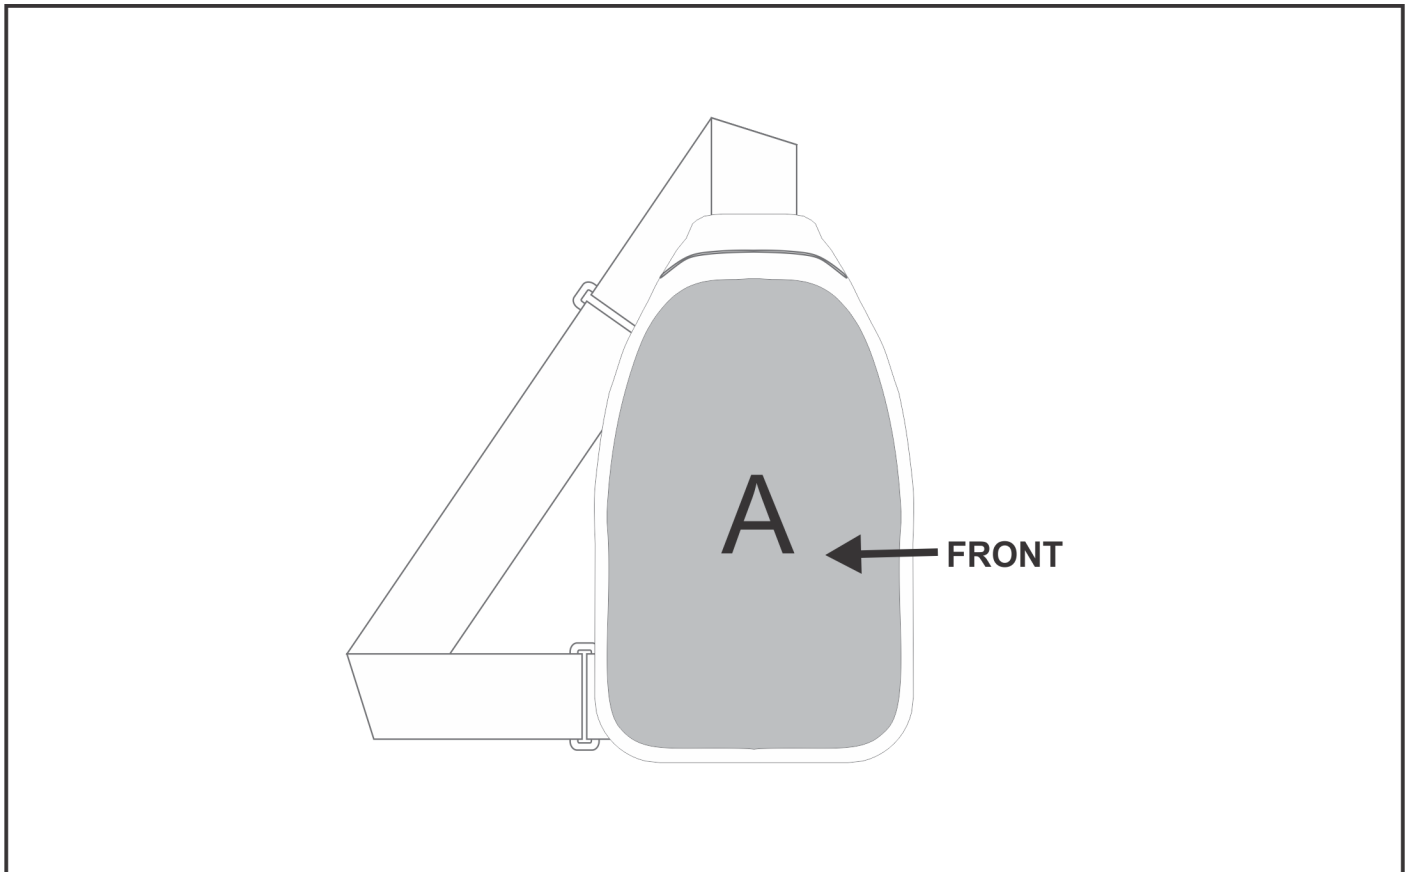

SG-HP-77-G

PPS Hoppla Journey Crossbody Bag

Need to know:

- Includes 1-Position Sublimation (setup fees apply)
- **Please Note: We cannot guarantee 100% logo Alignment on all Brandable Panels.**
- **Branding on Front Panel Only.**

Branding Options:

Position A

1. Custom Sublimation A (CPSUB-A)
Full Colour
Size: 179mm wide x 273mm high